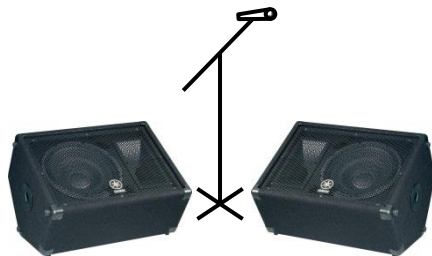

# ALWAYS BON JOVI STAGE PLAN

BASS FOLD BACK

LEAD VOX FOLD BACK  
1 X MIC

GUITAR FOLD BACK  
1 X MIC

■ DI FOR ACOUSTIC GUITAR

KEYBOARD  
SET UP ON A RISER  
\*\*(WHERE AVAIL & POSSIBLE)

KEYBOARD FOLDBACK  
1 X MIC

BASS AMP

■ DI FOR BASS GUITAR

GUITAR AMP (AxeFx)  
BUILT-IN DI OUTPUT DIRECT TO PA

6-PIECE DRUM KIT WITH 2 X KICK DRUMS  
SET UP ON A RISER (WHERE AVAIL & POSSIBLE)

■ DI FOR L & R AUDIO INPUT  
■ HDMI or SVGA CABLE FOR VIDEO PRESENTATION

OVERHEAD VIDEO PROJECTION SCREEN