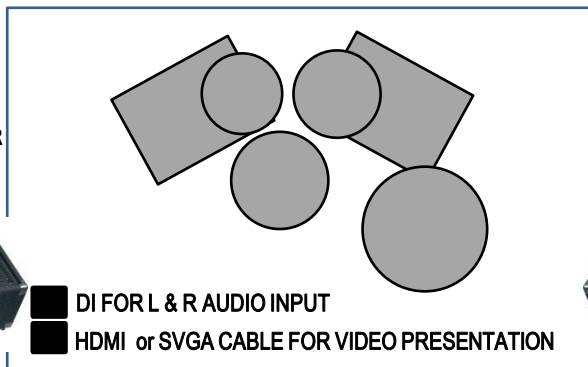

BASS AMP

■ DI FOR BASS GUITAR

GUITAR AMP (AxeFx)  
BUILT-IN DI OUTPUT DIRECT TO PA

6-PIECE DRUM KIT WITH 2 X KICK DRUMS  
SET UP ON A RISER (WHERE AVAIL & POSSIBLE)

■ DI FOR L & R AUDIO INPUT  
■ HDMI or SVGA CABLE FOR VIDEO PRESENTATION

OVERHEAD VIDEO PROJECTION SCREEN