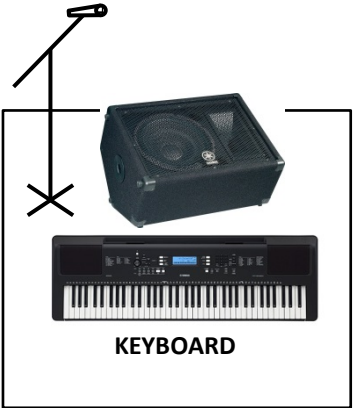

ALWAYS BON JOVI STAGE PLAN

■ STEREO DI (FOR 2 X LEADS)

■ DI FOR BASS GUITAR

6-PIECE DRUM KIT WITH 2 X KICK DRUMS

GUITAR AMP

OVERHEAD VIDEO PROJECTION SCREEN