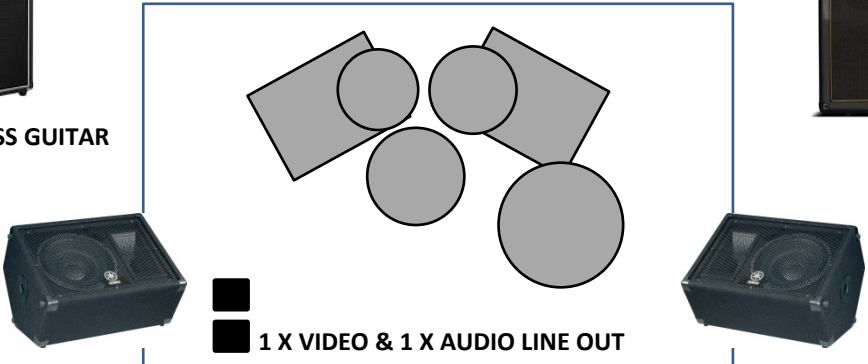

ALWAYS BON JOVI STAGE PLAN

■ STEREO DI (FOR 2 X LEADS)

■ DI FOR BASS GUITAR

6-PIECE DRUM KIT WITH 2 X KICK DRUMS

GUITAR AMP

OVERHEAD VIDEO PROJECTION SCREEN